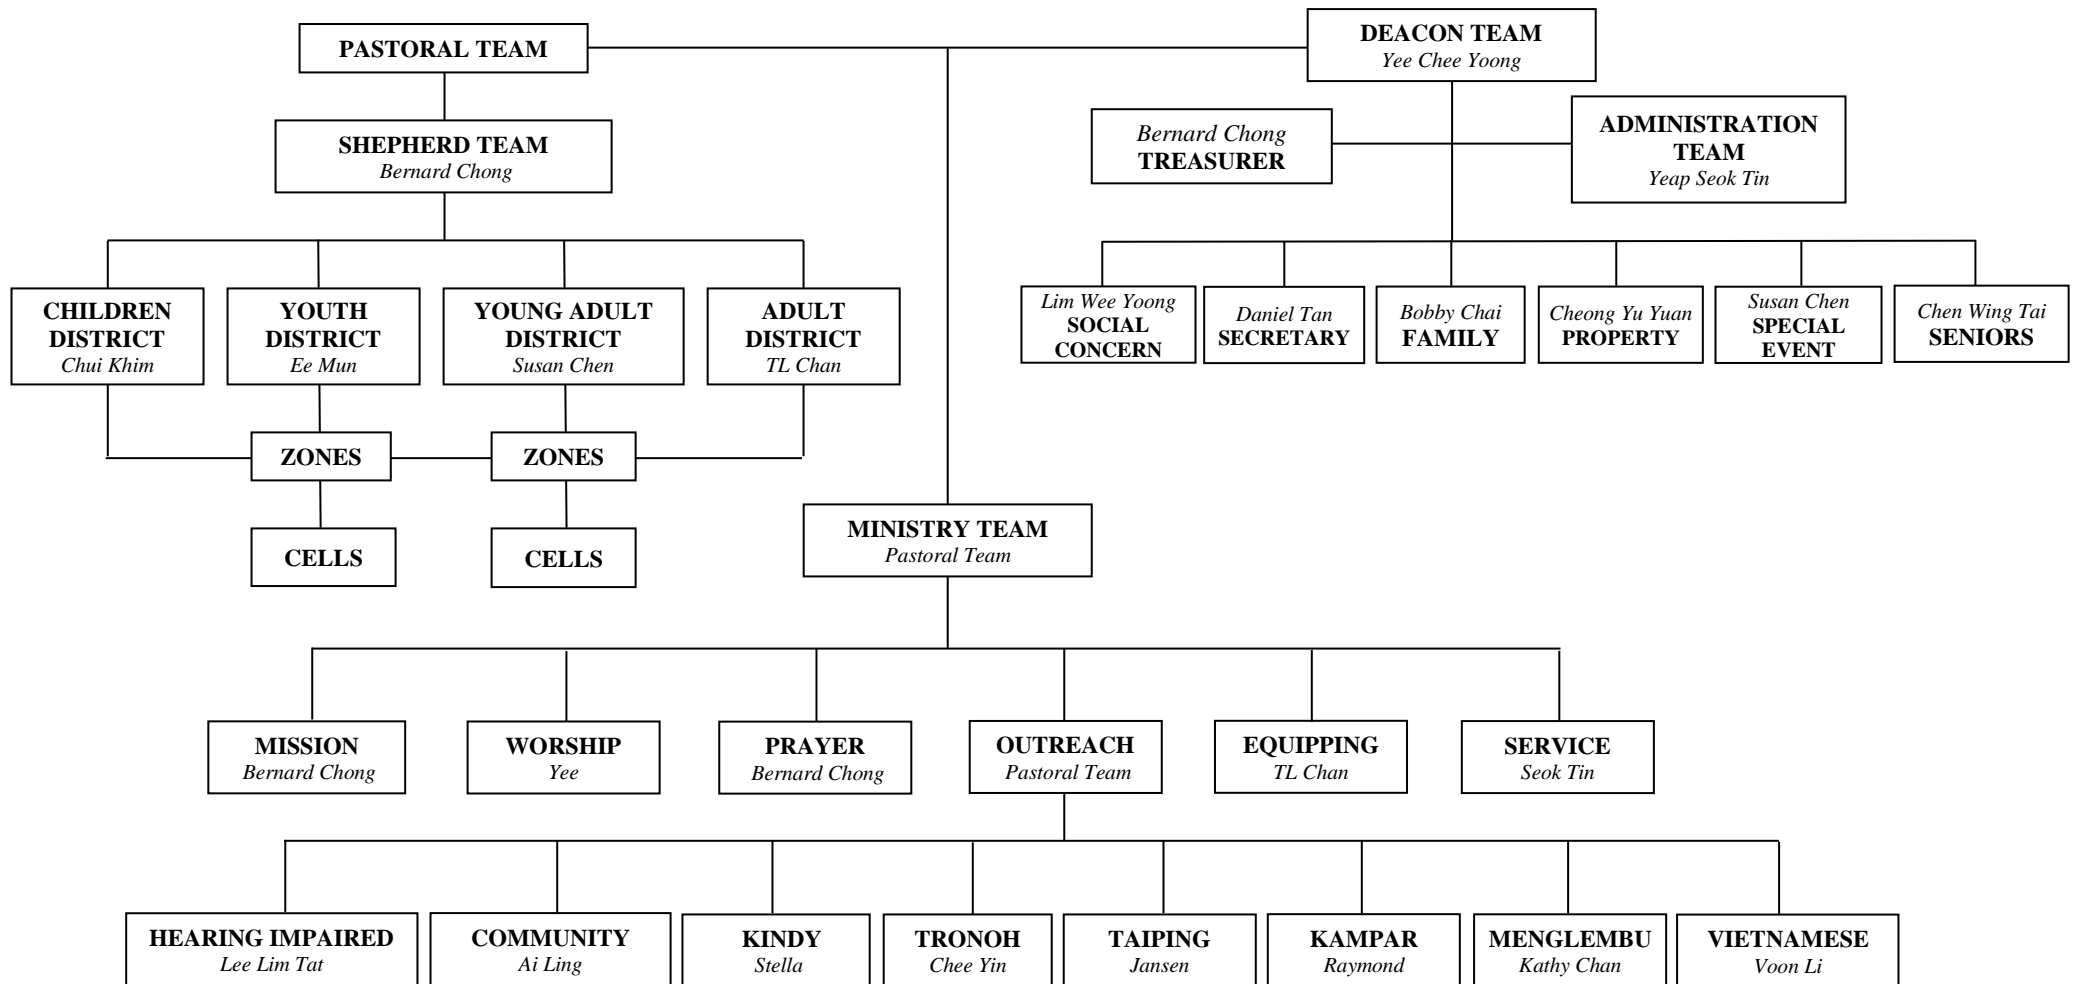

CGBC MINISTRY CHART 2019

{ PASTORAL TEAM + DEACON TEAM } = COUNCIL TEAM
 PASTORAL TEAM = YEE, BERNARD CHONG, CHAN

CANNING GARDEN BAPTIST CHURCH, CGBC, AN APOSTOLIC CELL CHURCH CALLED TO FULFILL GOD'S VISION TO MENTOR AND RELEASE SERVANTS TO WIN SOULS AND BUILD LIVES FOR THE KINGDOM OF GOD